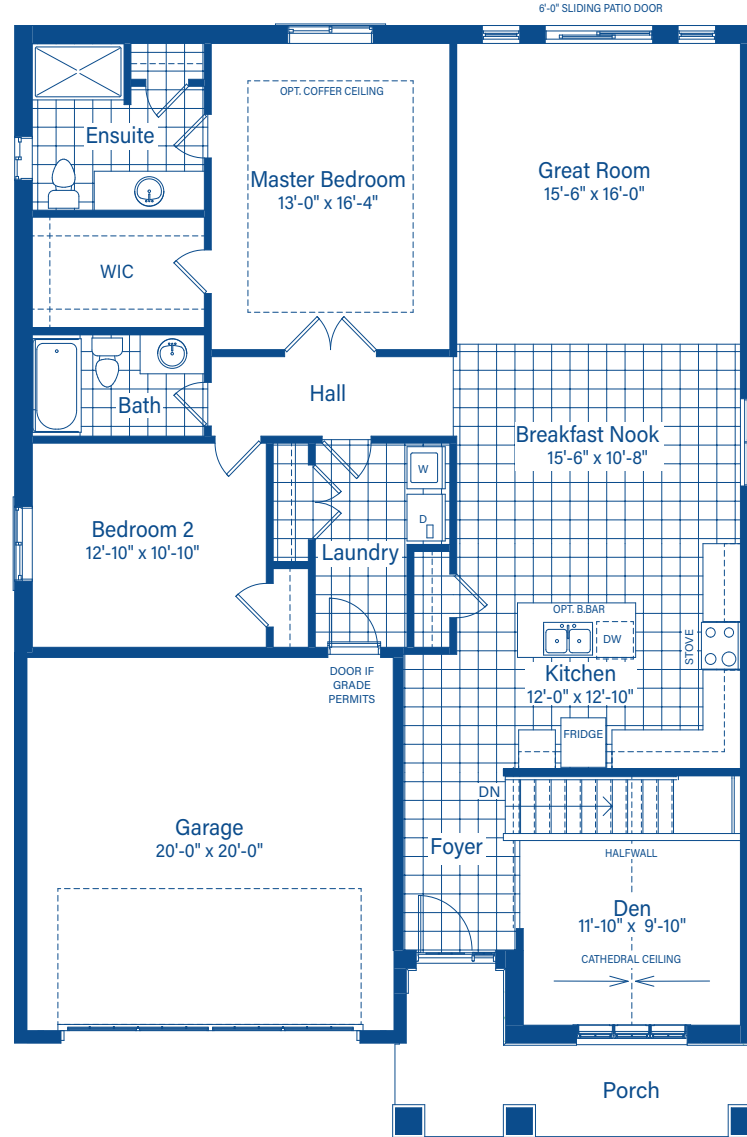

MUSKOKA

ELEVATION G

MUSKOKA

1792 SQ.FT.

ELEVATION H

DEVONLEIGH HOMES

WEB: DevonleighHomes.com

Plans and specifications are subject to change without notice.
All renderings and photographs are artist's concept. E&O.E.

MUSKOKA

1792 SQ.FT.

BASEMENT

MAIN FLOOR

ELEVATION C

DEVONLEIGH HOMES
WEB: DevonleighHomes.com

Plans and specifications are subject to change without notice. All renderings and photographs are artist's concept. E&O.E.