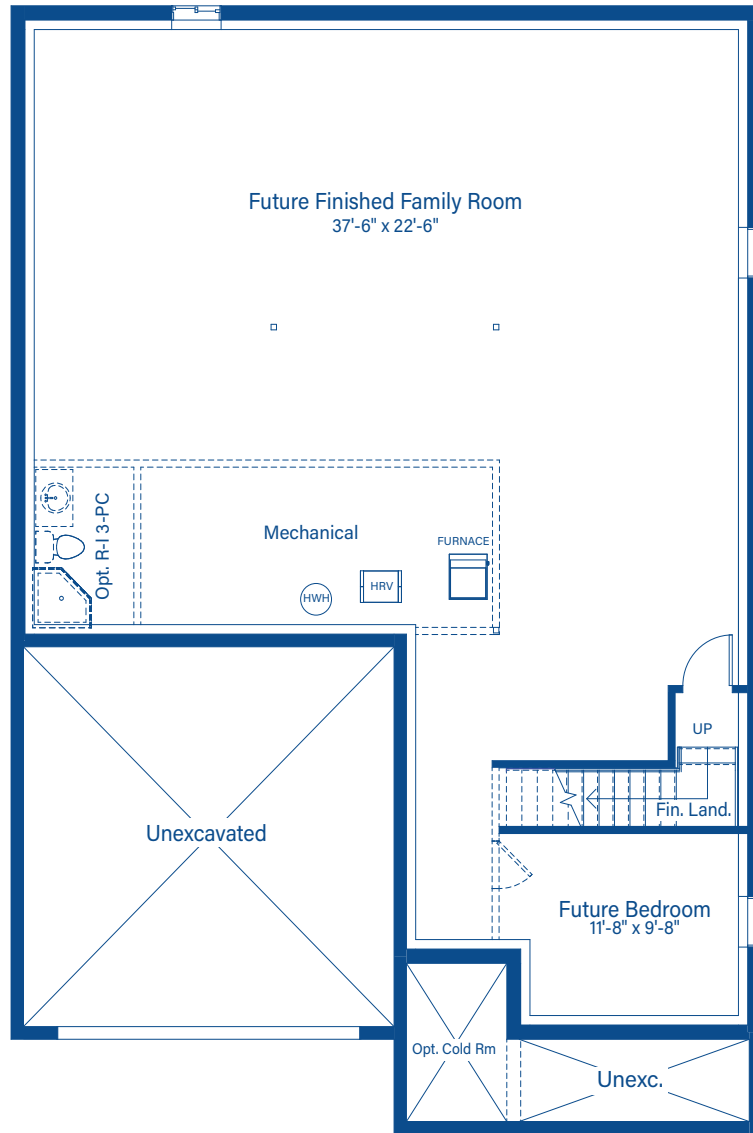

MUSKOKA

ELEVATION G

MUSKOKA

1792 SQ.FT.

ELEVATION H

DEVONLEIGH HOMES

WEB: DevonleighHomes.com

Plans and specifications are subject to change without notice.
All renderings and photographs are artist's concept. E&O.E.

MUSKOKA

1792 SQ.FT.

BASEMENT

MAIN FLOOR

ELEVATION C

DEVONLEIGH HOMES
WEB: DevonleighHomes.com

Plans and specifications are subject to change without notice. All renderings and photographs are artist's concept. E&O.E.